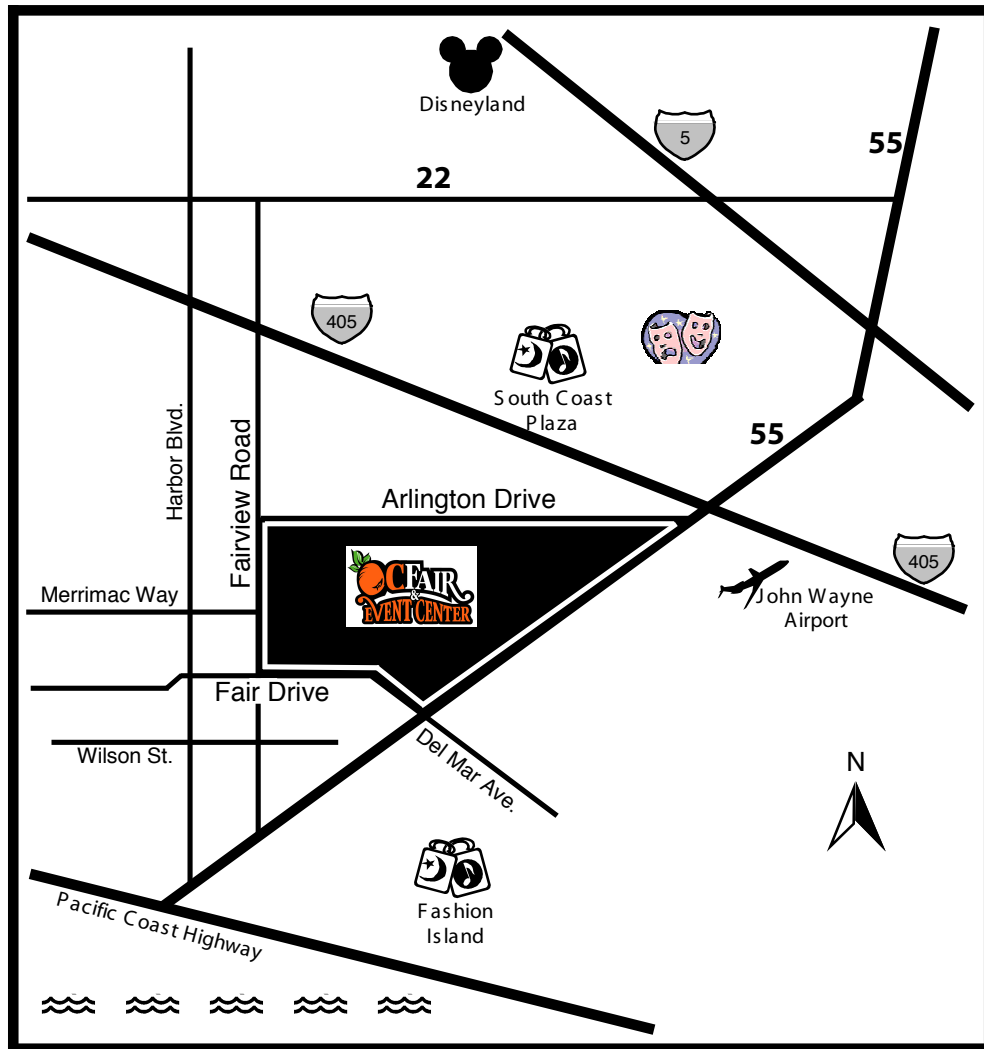

# OC Fair & Event Center

## DIRECTIONS:

**FROM LOS ANGELES:** Take I-5 south to 55 south, exit Del Mar/Fair Drive, right at Fair Drive.

**FROM LAX/LONG BEACH:** Take 405 south, exit Fairview, turn right on Fairview, left on Fair Drive.

**FROM RIVERSIDE:** Take 91 west to 55 south, exit Del Mar/Fair Drive, right on Fair Drive.

**FROM SAN DIEGO:** Take I-5 north to 405 north to 55 south, exit Del Mar/Fair Drive, right on Fair Drive.